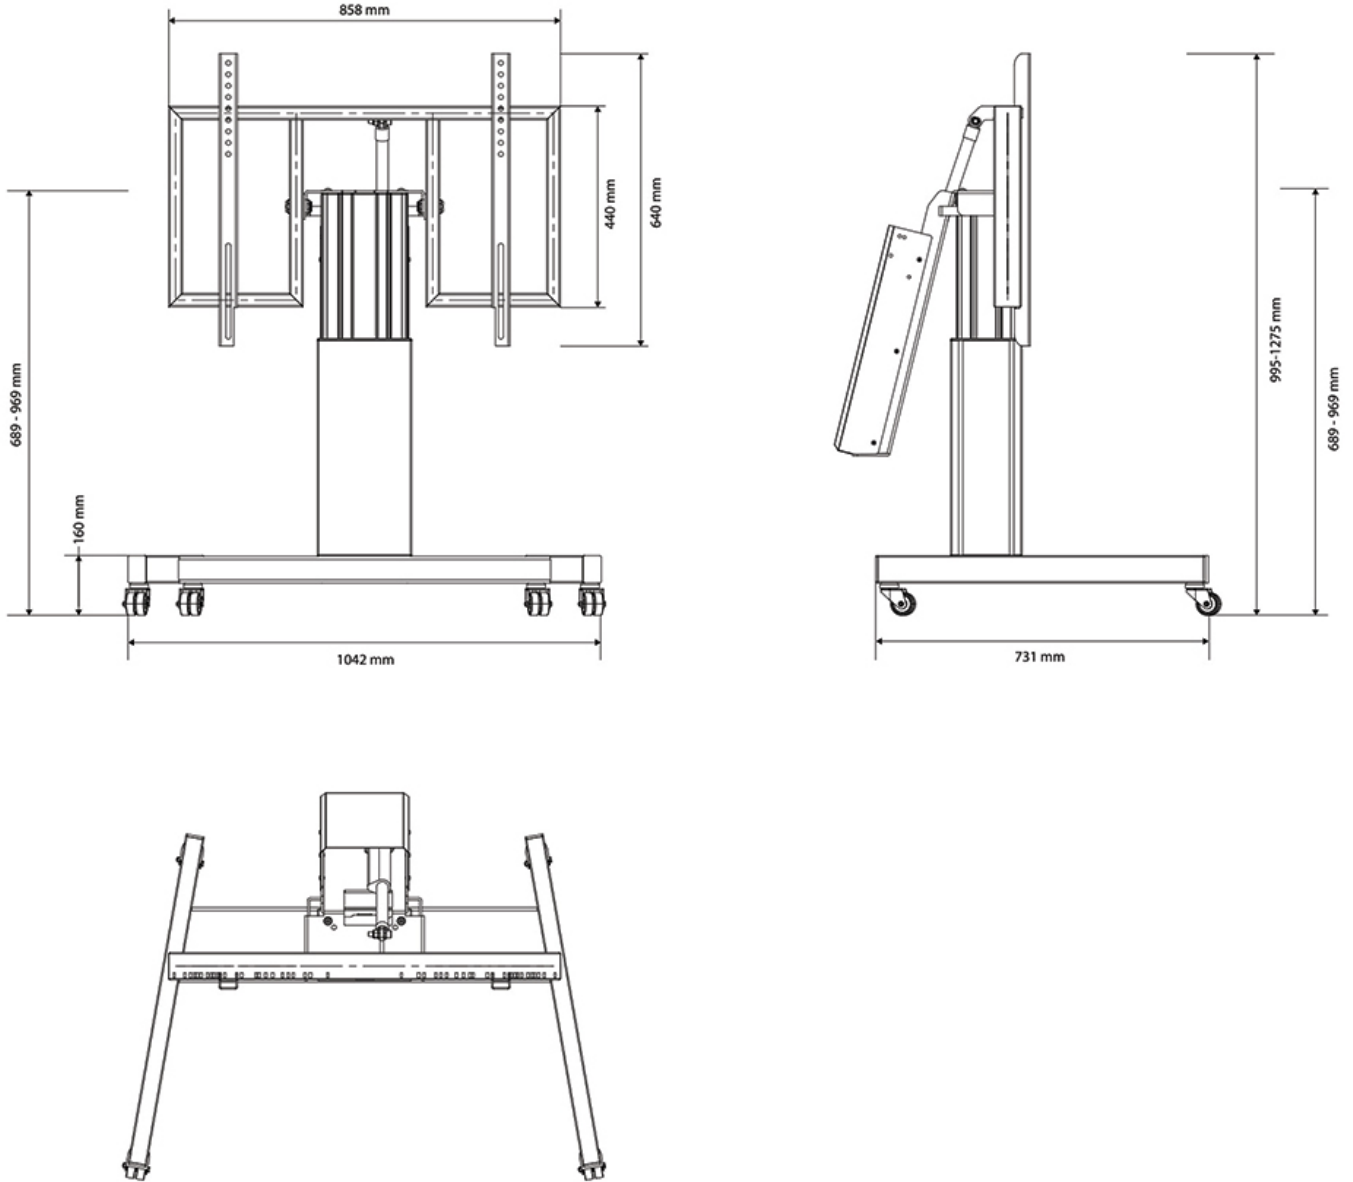

NEOMOUNTS MOTORISED FLOOR STAND

Neomounts